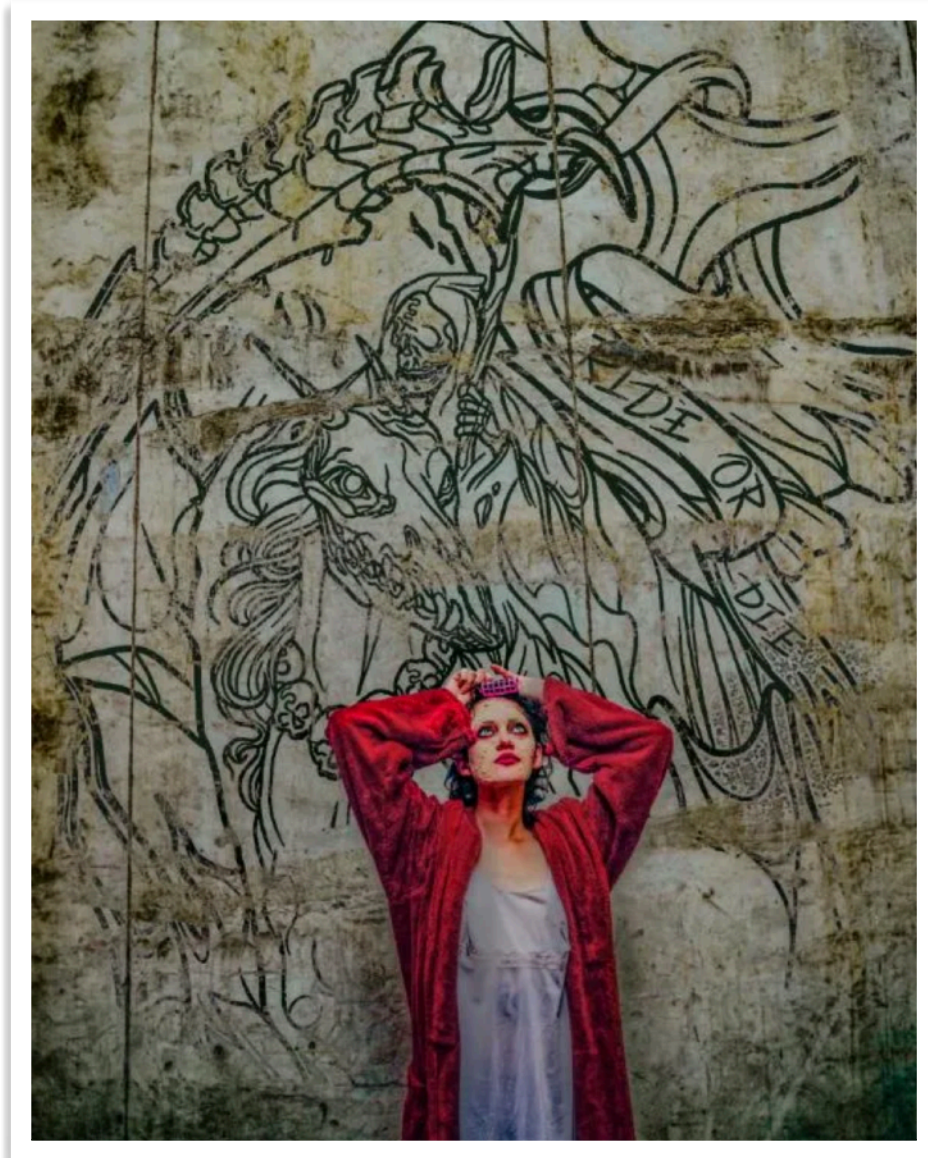

Ride or Die #10 | Motroco

Motroco mixes bold styling with gritty street art in *Ride or Die #10*. The wall illustration adds a raw texture behind the model, and the pose and fashion push the whole piece into something confident and layered.

Created by Motroco