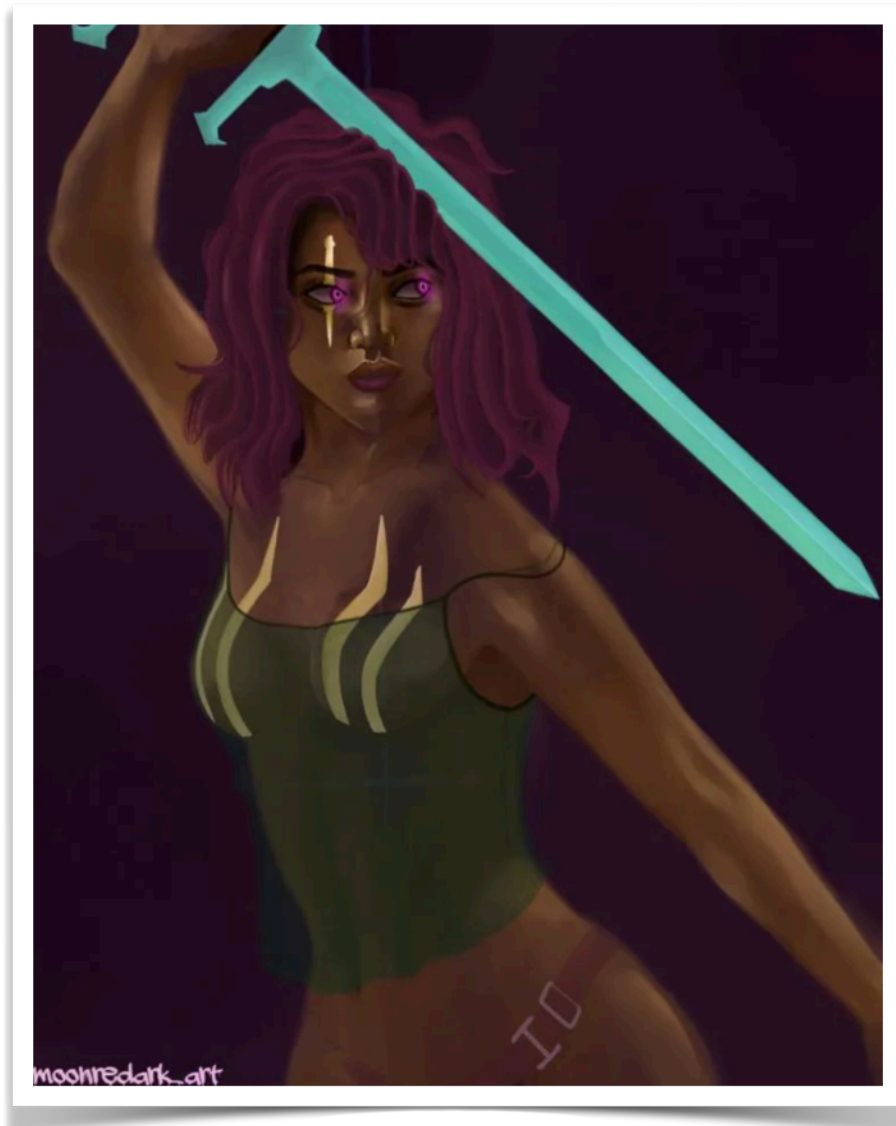

# The Lady and the Purple Naked | Moonredark

Moonredark brings a bold visual punch in *The Lady and the Purple Naked*. The glowing sword and focused expression set a tense mood, and the soft, layered shading gives the whole piece a surreal edge.

# Tribute to Queen Elizabeth II | The Monk

The Monk shares a clean, graphic portrait in *Tribute to Queen Elizabeth II*. It's a simple but striking piece, with crisp lines and thoughtful touches like the half-mast flag adding a sense of depth.